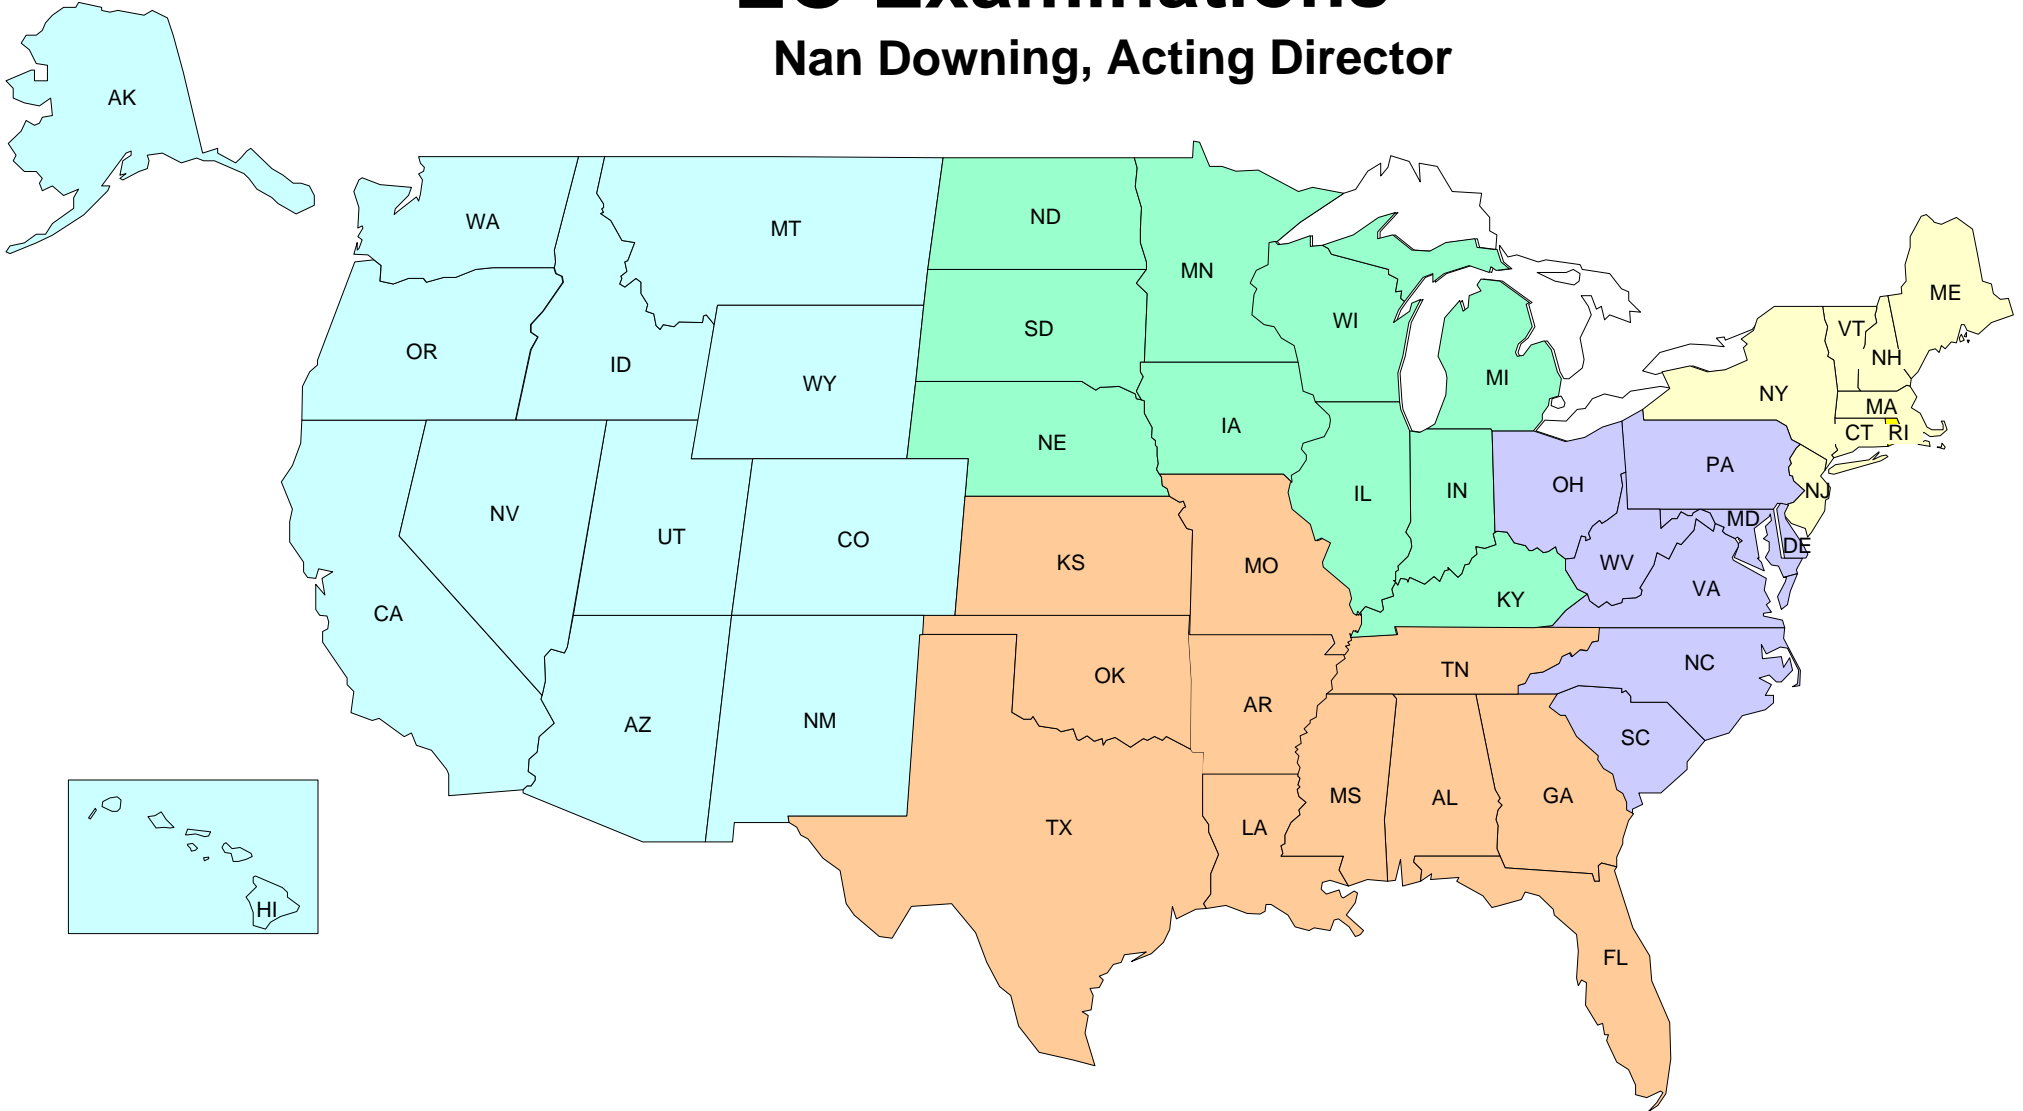

EO Examinations

Nan Downing, Acting Director

Pacific Coast Area
Joan Hirsch, Area Manager
562-491-7711

Gulf Coast Area
Mary Epps, Area Manager
404-338-8214

Great Lakes Area
Renee Wells, Area Manager
312-566-3906

Mid-Atlantic Area
Joanne Dorling, Area Manager
908-301-2653

Northeast Area
Peter Lorenzetti, Area Manager
718-488-2010